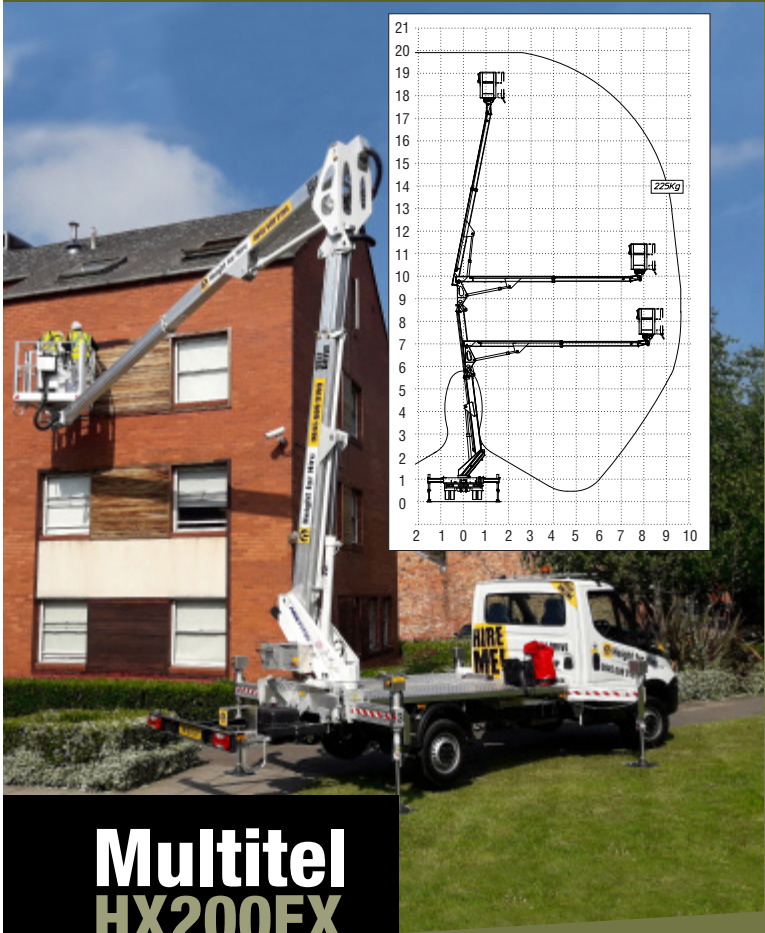

HighDrive

Multitel HX200EX

MULTITEL HX200EX

Specification	Metric	Imperial
Working Height	19.90m	65ft 3in
Platform Height	17.90m	58ft 9in
Max Outreach	9.60m	31ft 6in
Safe Working Load (SWL)	225kg	496lb
Length (Stowed)	7.52m	24ft 8in
Width (Stowed)	1.86m	6ft 1in
Height (Stowed)	2.60m	8ft 6in
Weight	3,500kg	7,718lb
Power Source	Diesel	

IDEAL FOR

- General maintenance
- Signage
- Inner city work
- Roof repairs
- Tree surgery
- Utilities