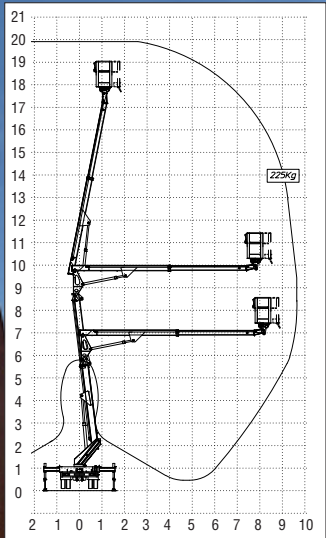

HighDrive

Multitel HX200EX

MULTITEL HX200EX

Specification	Metric	Imperial
Working Height	19.90m	65ft 3in
Platform Height	17.90m	58ft 9in
Max Outreach	9.60m	31ft 6in
Safe Working Load (SWL)	225kg	496lb
Length (Stowed)	7.52m	24ft 8in
Width (Stowed)	1.86m	6ft 1in
Height (Stowed)	2.60m	8ft 6in
Weight	3,500kg	7,718lb
Power Source	Diesel	

IDEAL FOR

- General maintenance
- Signage
- Inner city work
- Roof repairs
- Tree surgery
- Utilities